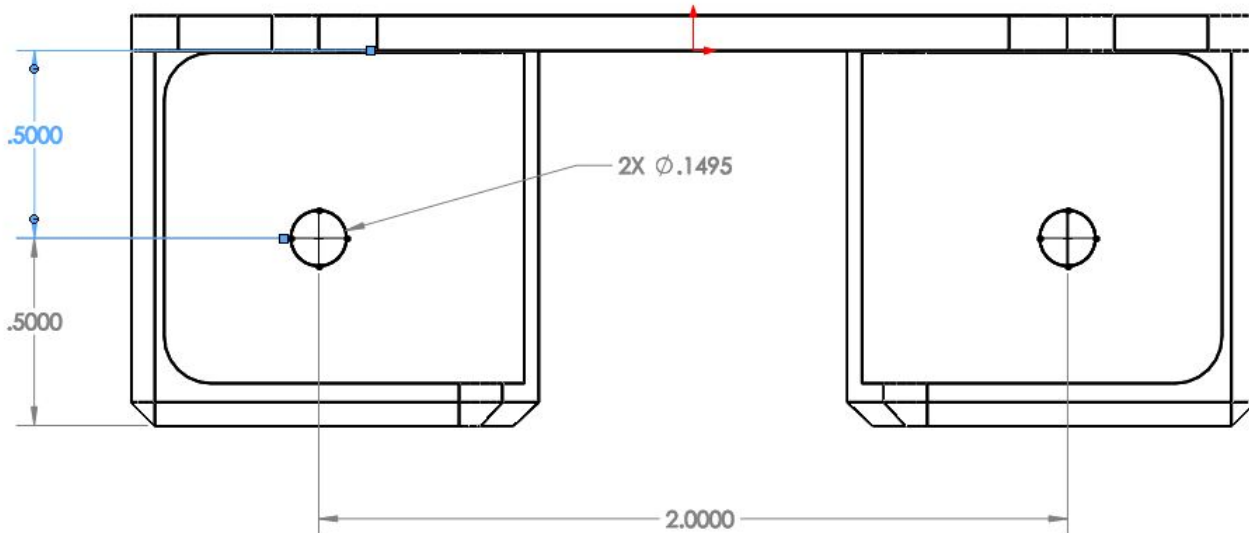

1.18 Display Mounting Kits:

The **Merlin** AOA display can be mounted in the pilot's peripheral vision under the glare shield and can be mounted on top by purchasing either of the 2 optional mounting kits; a solid mount or swivel kit which compensates for curvature of the glare shield and accurate positioning in a horizontal orientation.

Glare Shield Mounting Kit

**NOT TO SCALE**

The Merlin display was designed to be viewed in the pilot's peripheral view without looking down when flying the aircraft. There are 3 mounting options to assist in any aircraft installation.