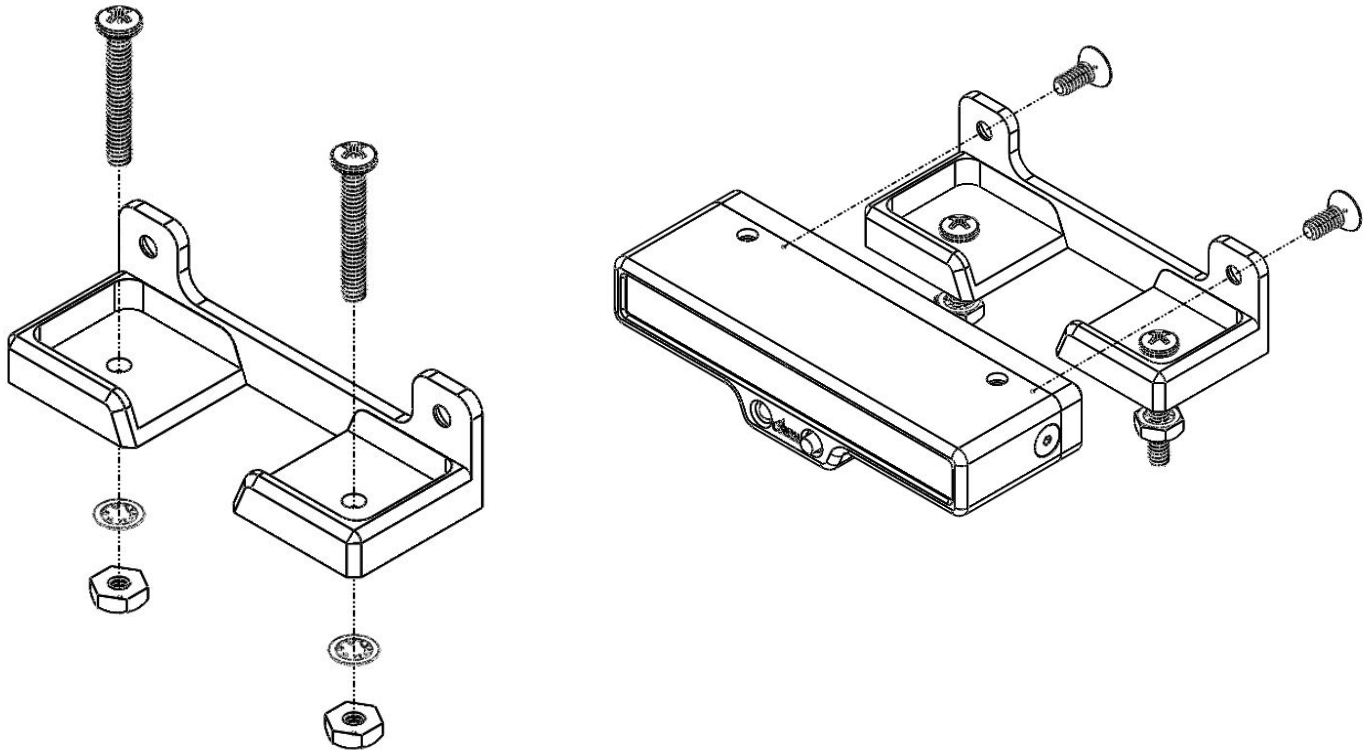

1.18 Display Mounting Kits:

The **Merlin** AOA display can be mounted in the pilot's peripheral vision under the glare shield and can be mounted on top by purchasing either of the 2 optional mounting kits; a solid mount or swivel kit which compensates for curvature of the glare shield and accurate positioning in a horizontal orientation.

Glare Shield Mounting Kit

**NOT TO SCALE**

The Merlin display was designed to be viewed in the pilot's peripheral view without looking down when flying the aircraft. There are 3 mounting options to assist in any aircraft installation.